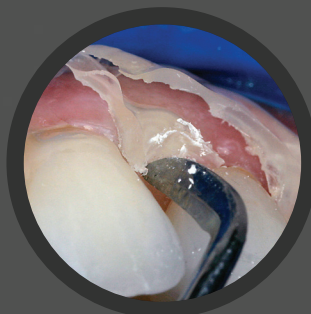

FEATURES & BENEFITS

UNDETECTABLE SHIFTING

The restoration visually stays the same shade as on the first day you cured the cement.

VERSATILE SHADES

Different shades allow you to warm or brighten the restoration easily for a natural look; shades can be mixed and customized.

LIGHT CURE

No hand mixing, compatible with LED and Halogen curing lights.

EASY STORAGE

No refrigeration necessary for the Mojo cement and Try-in gels.

EASY CLEAN-UP

Simply light cure for 1-2 seconds, and remove excess cement.

VERSATILE USAGE

Designed for use with porcelain, ceramic and composite veneer restorations.

CLEAR SHADE

This truly clear cement will not alter the shade of the restoration or underlying tooth structure. Over 80% translucency!

UNIVERSAL VISCOSITY

Mojo Cement is designed for optimal consistency.

The try-in went smoothly and the cementation even better. Her dreams really did come true that day, and she was smiling inside and out. I gave her a thank you card for letting me be a part of this incredible transition. Inside, I slipped a gift card for her to go get a

beautiful white blouse. I love it whenever she comes in to the office, she can't stop smiling. Her veneers look as beautiful as the day they were cemented.

— DR. GREGORY GILLESPIE

Try-in seating

Place cement into restoration

Easy clean-up

Final result

4

5

6

7